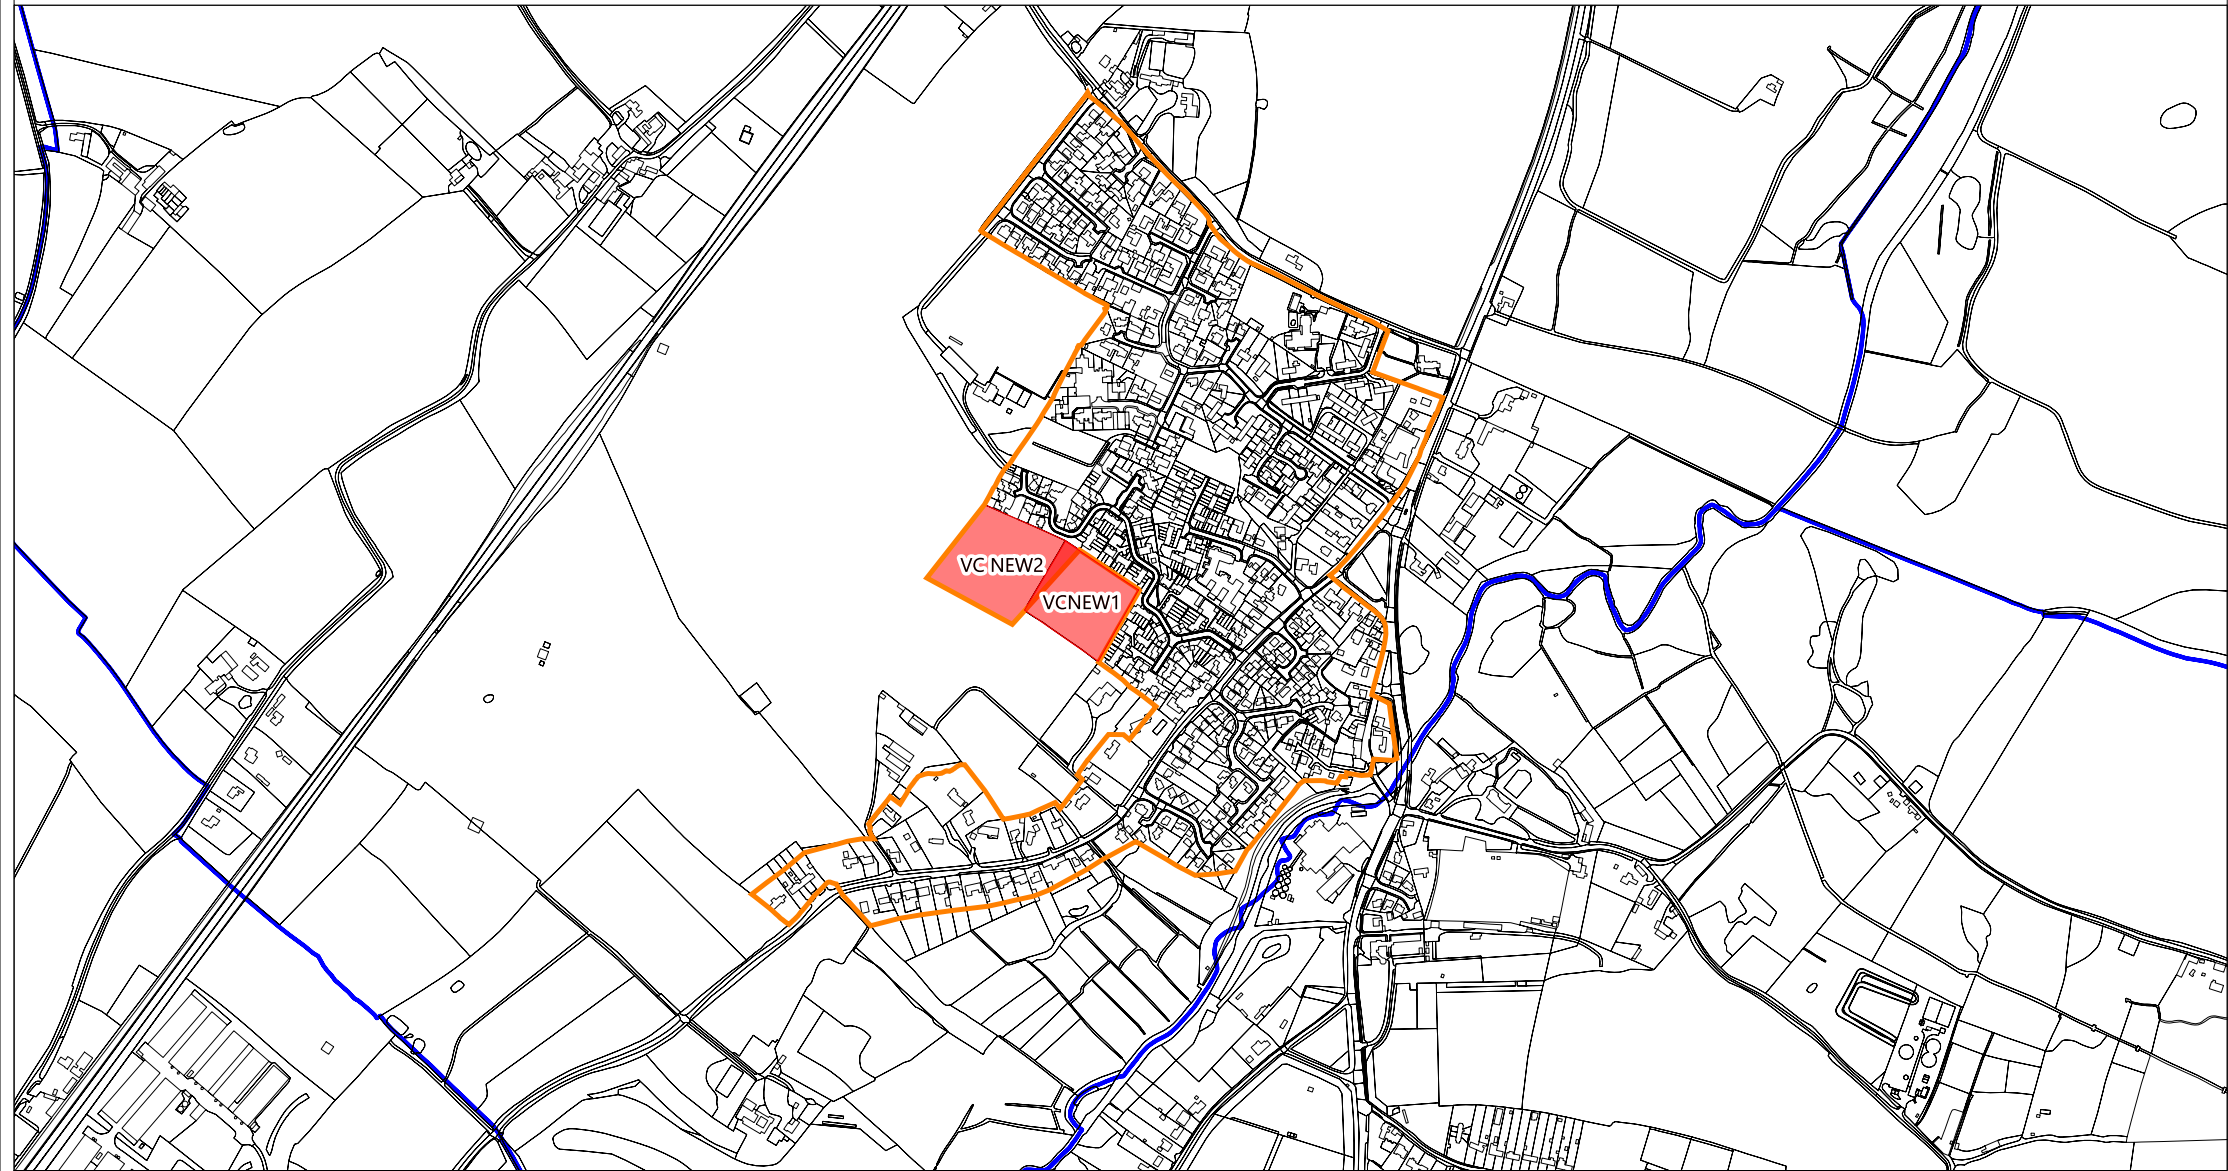

# Newton Flotman

## Legend

-  Allocation
-  Parish Boundary
-  Settlement Limit

Date: December 2022

Scale 1:10,000 @ A4